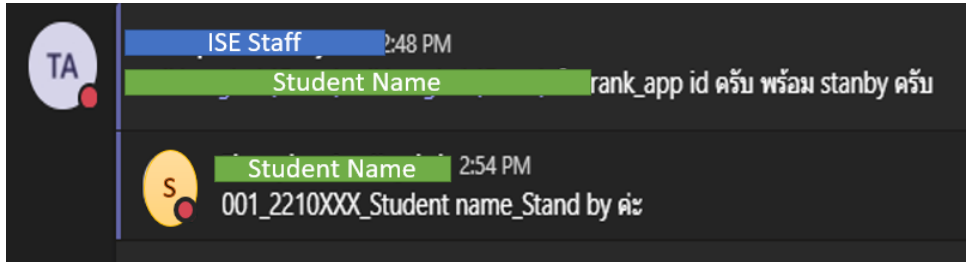

- 4.3. Staff will tag you on the channel post before your queue reaches you. When you see your name in the comment section, please reply with Rank_App id_Name_standby (Ex: 001_22101XX_Student name Standby).

- 4.4. Do not attend the interview meeting until you have been called.
  4.5. When it comes to your queue, you will get a call from the staff.