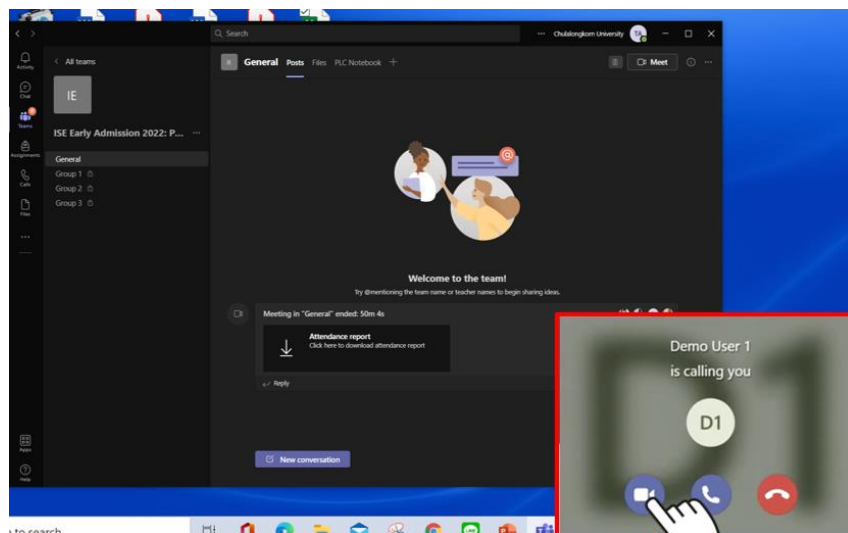

- 4.6. Please prepare the printed Program Selection Paper and ID card to show to the Committee. During the video call, the Committee will ask you to confirm the program selection then you will have to sign your name on the printed Program Selection Paper in front of the Committee.